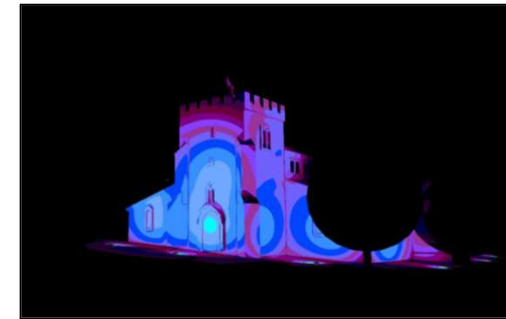

## Illustrative Examples: Cycling & Walking

Colourful crossings  
Bankside, London  
Image courtesy of Better Bankside

Seating  
New England Street,  
Brighton

Cycle and bidirectional cycle paths  
Northolt Road, Ealing

## Illustrative Examples: Public Art

Seaside Sauce and Fairground Fun series,  
Dave Pop  
Trafalgar Street, Brighton

Artist Impression of  
Lighting Design for St  
Nicholas Church  
Church Street, Brighton